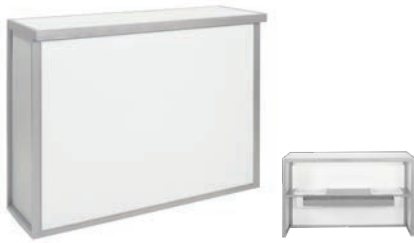

BARS & BAR BACKS

VIP Glow Bar 6'

Frosted Plexi With Built-in Wireless LED Kit
72"W x 24"D x 42"H (Bar)
13"D x 18"H (Shelf)
Includes Remote Control