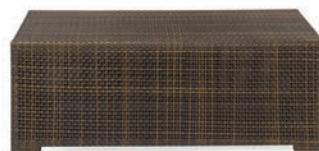

# EVOKE

**Evoke Sofa**

Coffee Resin Frame With Tan Cushions  
81"W x 35"D x 27"H

**Evoke Chair**

Coffee Resin Frame With Tan Cushions  
33"W x 35"D x 27"H

**Evoke Cocktail Table**

Coffee Resin Frame  
48"W x 24"D x 18"H